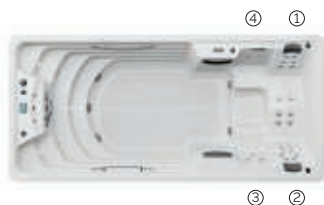

Amazon

Non-stop swimming, endless relaxation.

CODE 64414

Ideal for 3 people

4 positions

2 loungers

2 seats

Measures: 500 × 230 × 138 cm

Water capacity (l): 8.500 liters

Weight: Empty 1150 kg / Full 7.150 kg

3 colors

4 massages