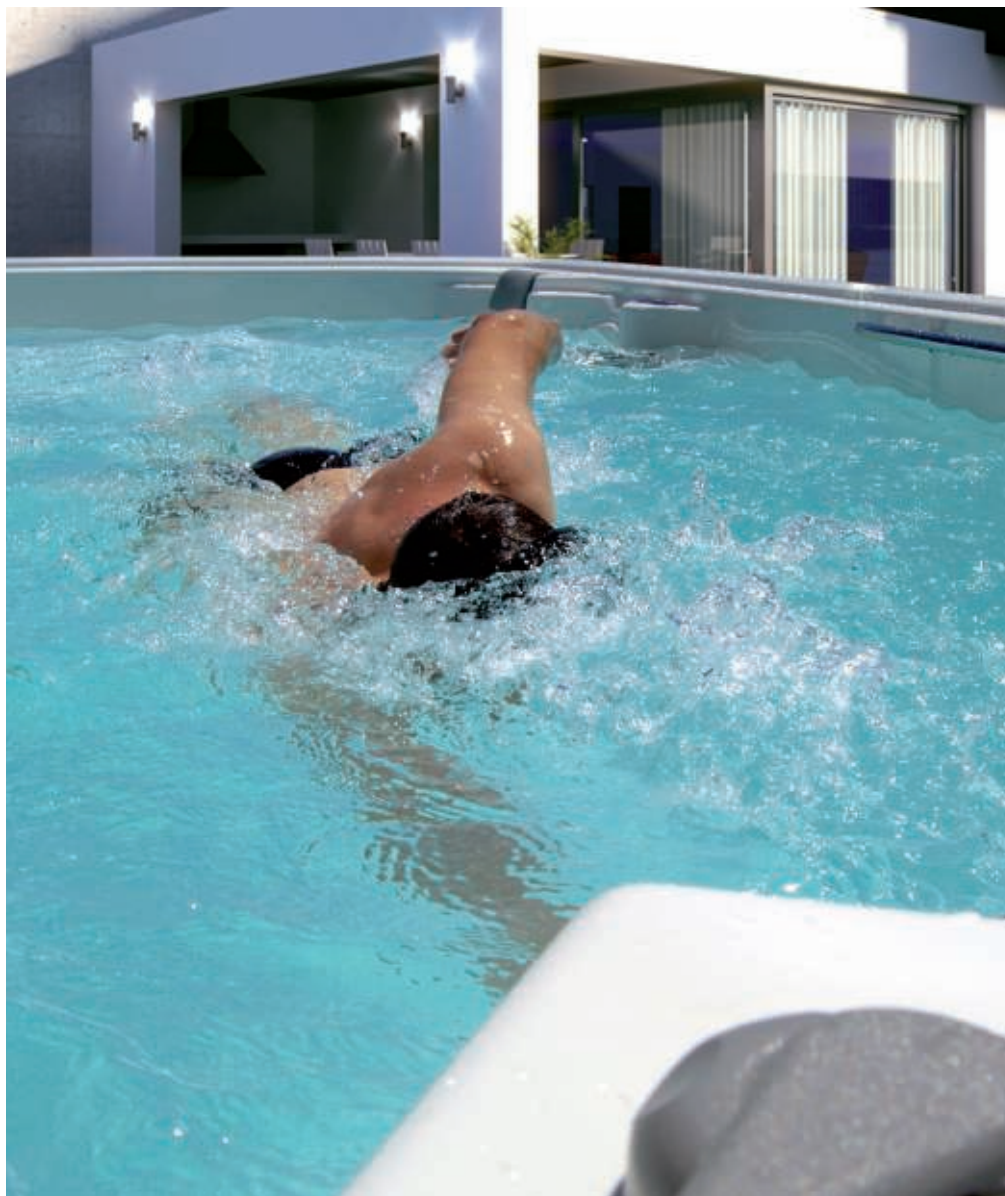

Amazon

Non-stop swimming, endless relaxation.

USABILITY

The Amazon is an impressive pool designed for practising sport combined with a hydrotherapy area that holds three people.

The **hydromassage area** is made up of one lounge and two seats that have been ergonomically designed to obtain the best possible comfort.

The **bathing area** comes with large stairs as well as 3 stainless steel rail for simple access.

A water current generated by five turbojets enables swimmers to swim countercurrent and thus keep fit in their home hot tubs.