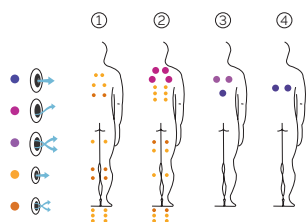

4 massages

SHELL FINISHES (ACRYLIC COLORS)

White Sterling Blue Marble

FURNITURE FINISHES (OUTDOOR CABINET)

Synthetic Grey Warm Grey

FEATURES

OPTIONAL FEATURES

EN