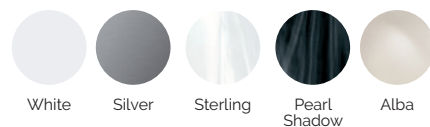

White

Silver

Sterling

Pearl Shadow

Alba

PRESTATIONS

METALLIC
Structure

BCN
DESIGN